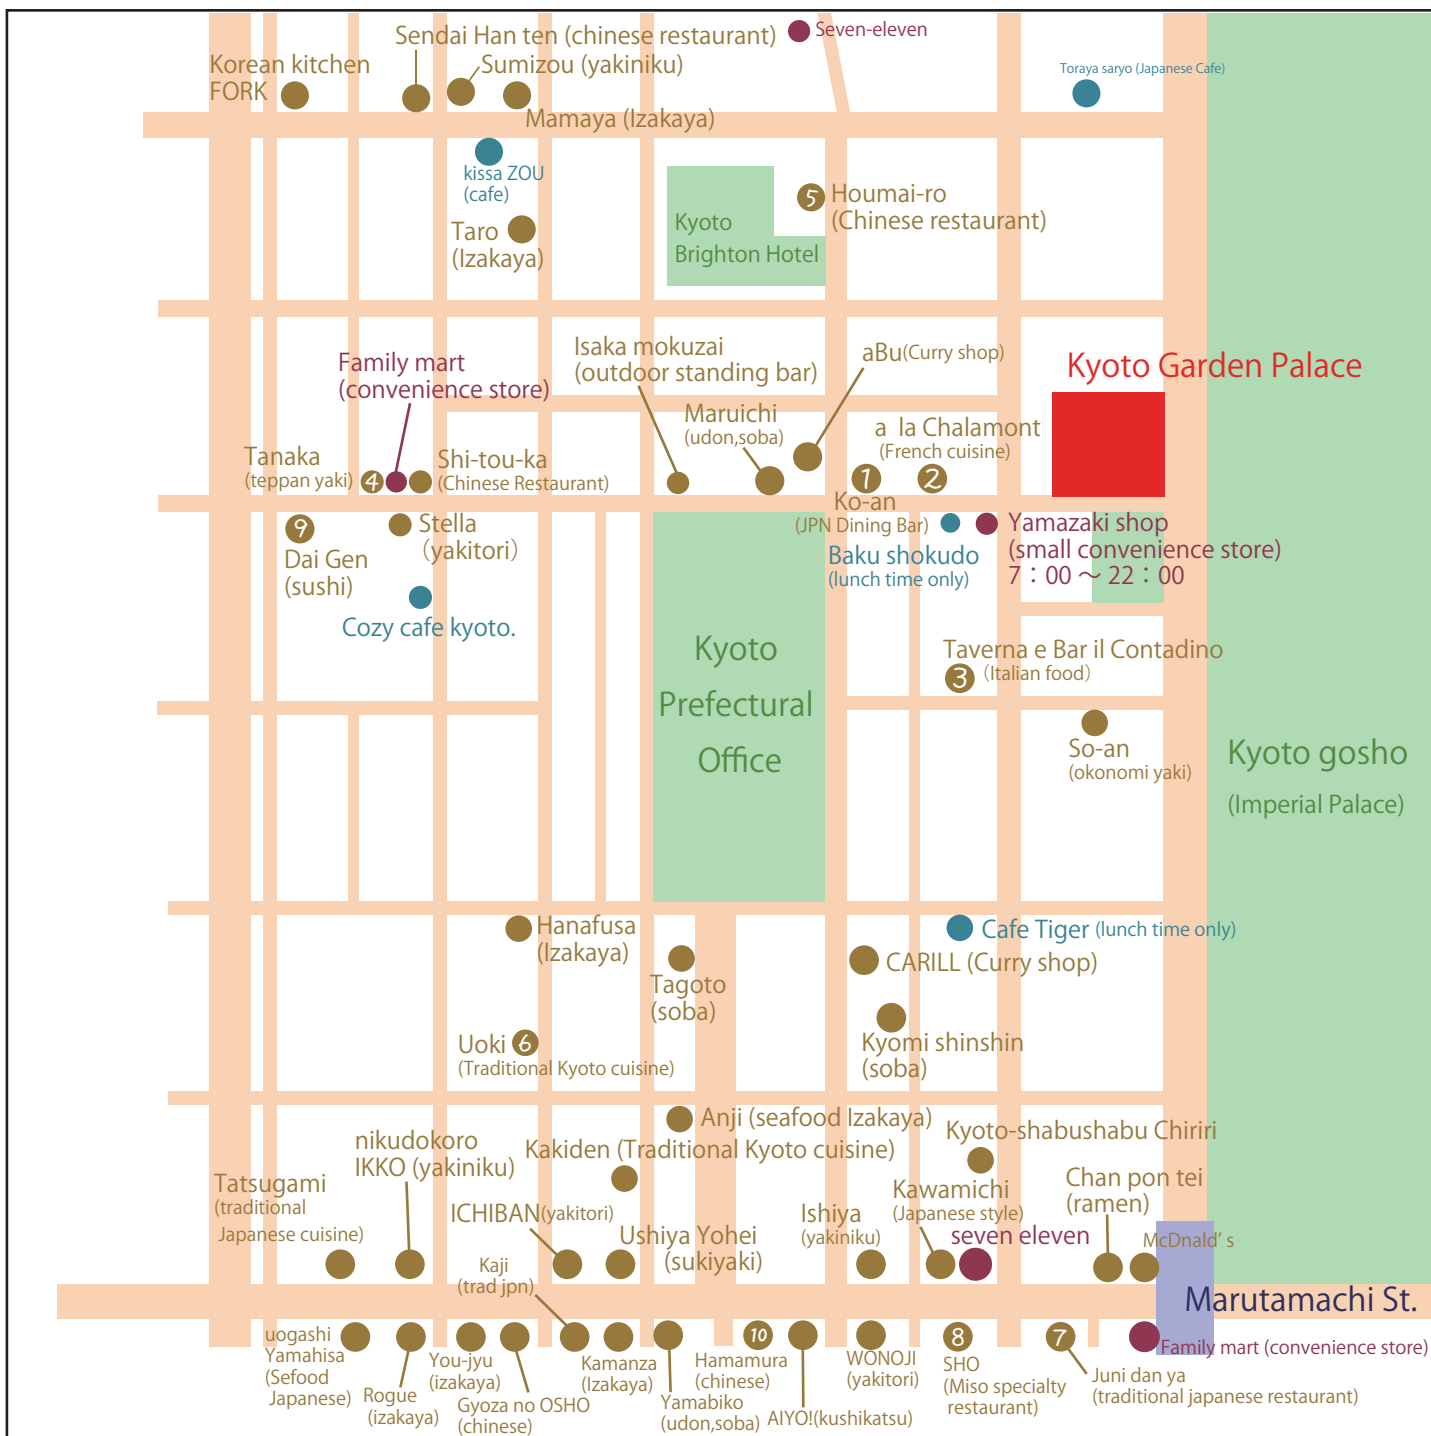

Hotel KYOTO Garden Palace

Restaurant Information

● Restaurant
● cafe ● convenience store

1	KO-AN
Udon, Japanese style dining bar	
11 : 30 ~ 14 : 00 17 : 00 ~ 22 : 00	
TEL : (075)441-8808	
Open every day	

3	Taverna e Bar il Contadino
Italian food	
11 : 30 ~ 14 : 00 18 : 00 ~ 24 : 00	
TEL : (075)366-8848	
Closed : Sun.	

5	Hou Mai Rou
Chinese Restaurant	
11 : 30 ~ 14 : 00 17 : 00 ~ 21 : 00	
TEL : (075)555-5568	
Closed : Tue. Wed.	

7	Juni dan ya
Traditional Japanese restaurant	
11 : 30 ~ 14 : 00 17 : 00 ~ 19 : 00	
TEL : (075)221-5884	
Closed : Wed.	

9	Daigen
Sushi dining	
17 : 00 ~ 22 : 00	
TEL : (075)432-0201	
Closed : Mon. Tue.	

2	a la chalamont
French cuisine	
11 : 30 ~ 14 : 00 17 : 30 ~ 22 : 30	
TEL : (075)441-0170	
Closed : Tue.	

4	Tanaka
Teppan-yaki Dining Bar	
17 : 30 ~ 24 : 00	
TEL : (075)451-3633	
Closed : Mon. Tue.	

6	UO KI
Taditional Japanese Restaurant	
11 : 30 ~ 13 : 30 木金のみ 17 : 30 ~ 22 : 00	
TEL : (075)212-1019	
Closed : Wed.	